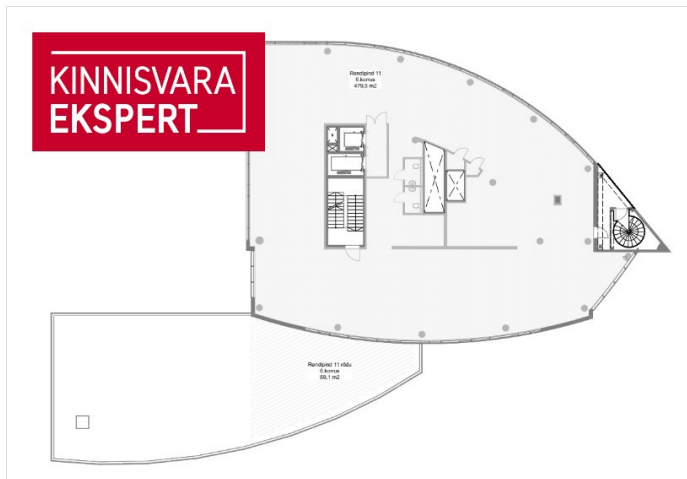

KINNISVARA EKSPERT

Sinu kinnisvara-partner

Liisi Zingel
+372 530 56627
liisi.zingel@kinnisvaraekspert.ee

30 aastat **KINNISVARA EKSPERT**

Usalda oma kinnisvaratehing meie hoolde