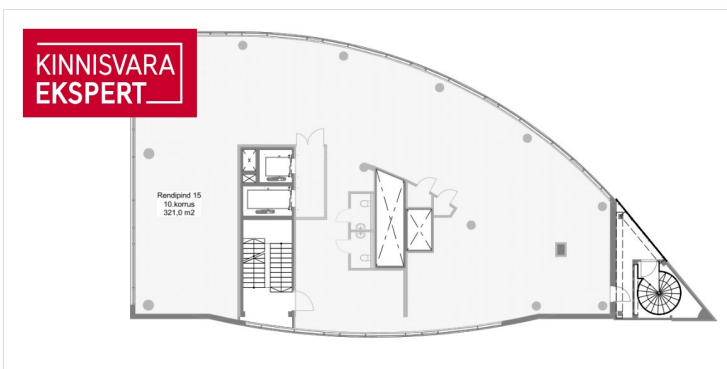

KINNISVARA
EKSPERT

Rendipind 15
10 kortus
303 q.m.

KINNISVARA
EKSPERT

Sinu
kinnisvara-
partner

30
aastat

KINNISVARA
EKSPERT

Liisi Zingel
+372 530 56627
liisi.zingel@kinnisvaraekspert.ee

Usalda oma kinnisvaratehing meie hoolde