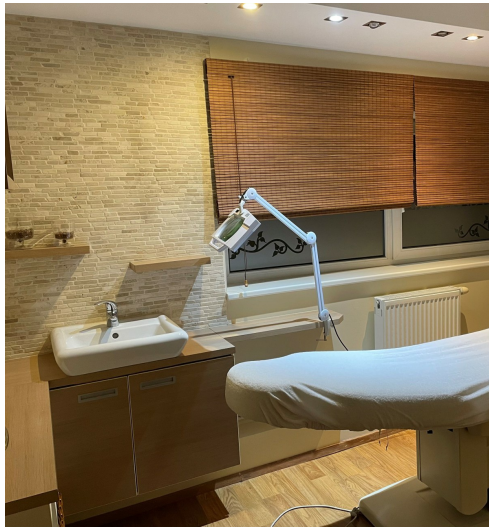

KINNISVARA
EKSPERT

Rent service PALJANDI TN 3

📍 Harju maakond, Tallinn, Haabersti linnaosa

Rent a furnished room in a beauty salon