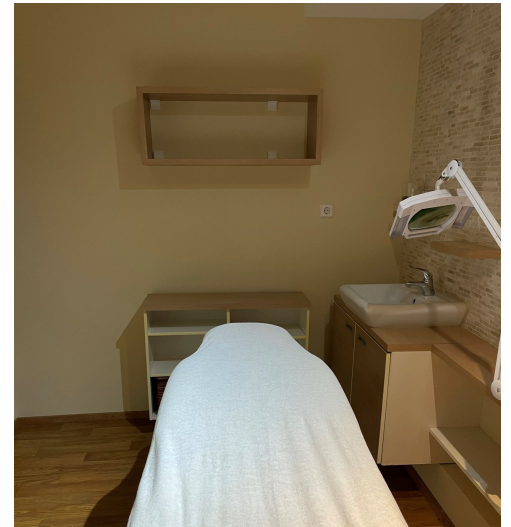

KINNISVARA
EKSPERT

Rent service PALJANDI TN 3

📍 Harju maakond, Tallinn, Haabersti linnaosa

Rent a furnished room in a beauty salon