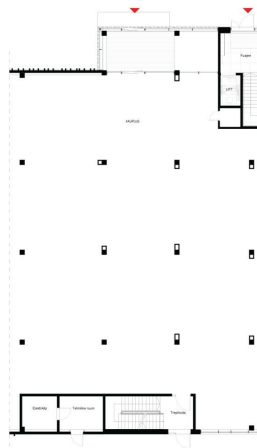

KINNISVARA
EKSPERT