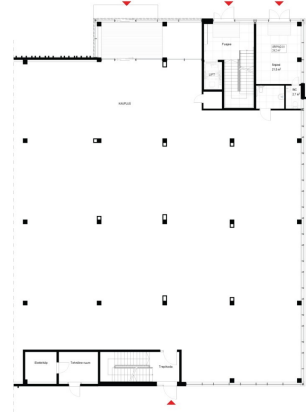

KINNISVARA
EKSPERT

KINNISVARA
EKSPERT

KINNISVARA
EKSPERT

KINNISVARA
EKSPERT

KINNISVARA
EKSPERT

KINNISVARA
EKSPERT

MAI ÄRIMAJA

kinnisvaraekspert.ee/metsa26