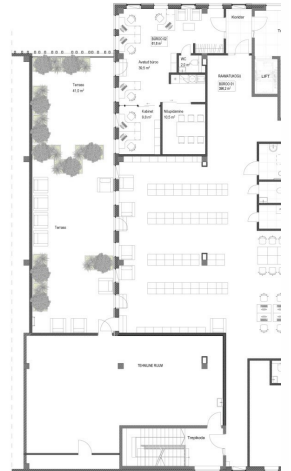

KINNISVARA
EKSPERT

KINNISVARA
EKSPERT

KINNISVARA
EKSPERT

KINNISVARA
EKSPERT

Rent bureau METSÄ 26

Pärnu maakond, Pärnu linn, Mai

Mai ärimaja - uus A-energiaklassi ärihoone Papiniidus

☎ +3725058832

☎ +3724420700

✉ janno.peterson@kinnisvaraekspert.ee

2 rooms	3/3 floor	51.1 m² total area	595 € + km 11.64 € / m²