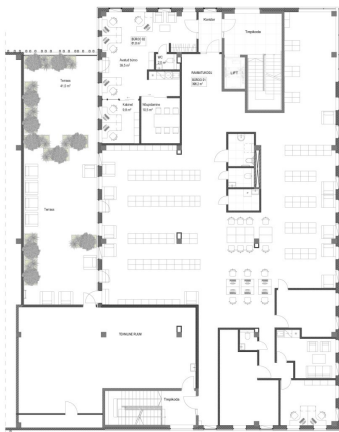

KINNISVARA
EKSPERT