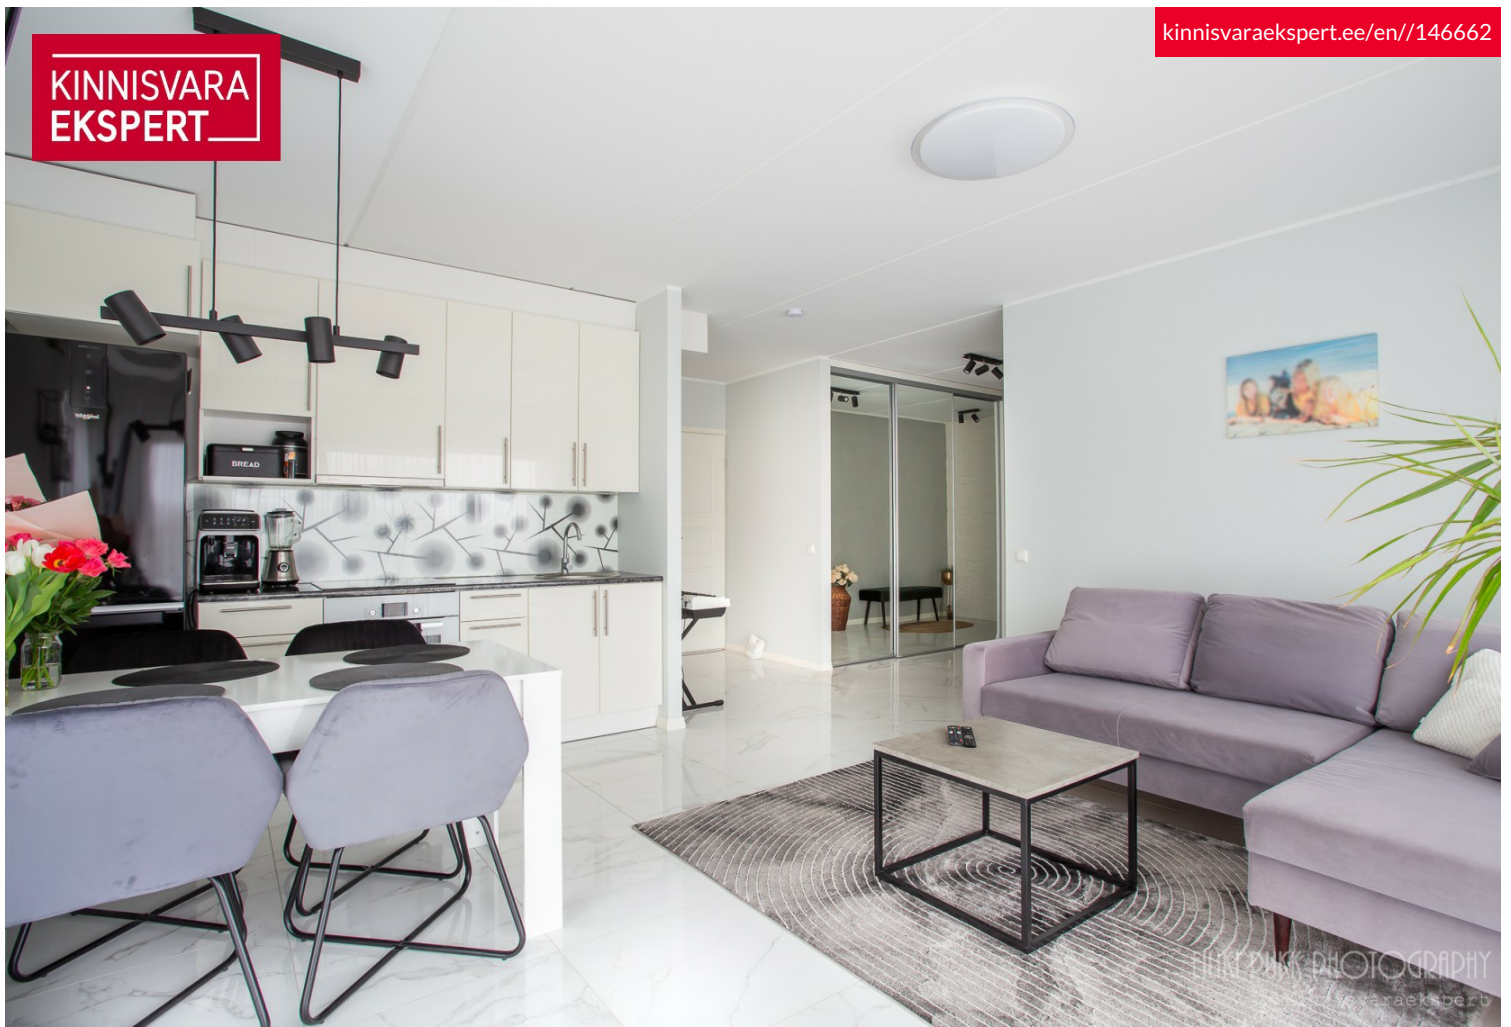

KINNISVARA
EKSPERT