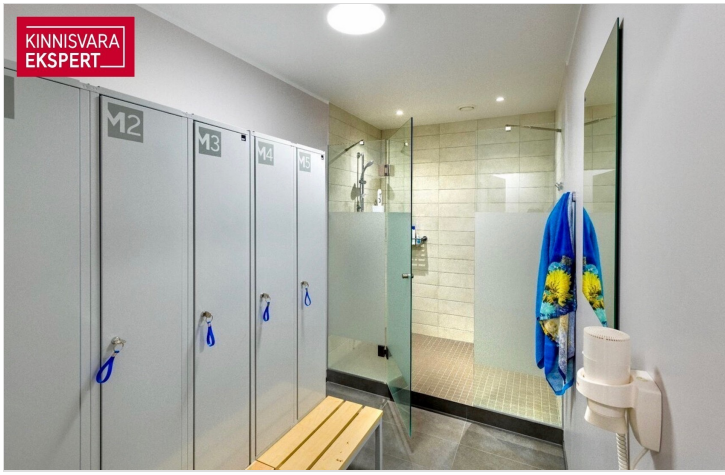

KINNISVARA EKSPERT

Sinu kinnisvara-partner

30 aastat **KINNISVARA EKSPERT**

Argo Vörk
+372 534 33255
argo.vork@kinnisvaraekspert.ee

Usalda oma kinnisvaratehing meie hoolde