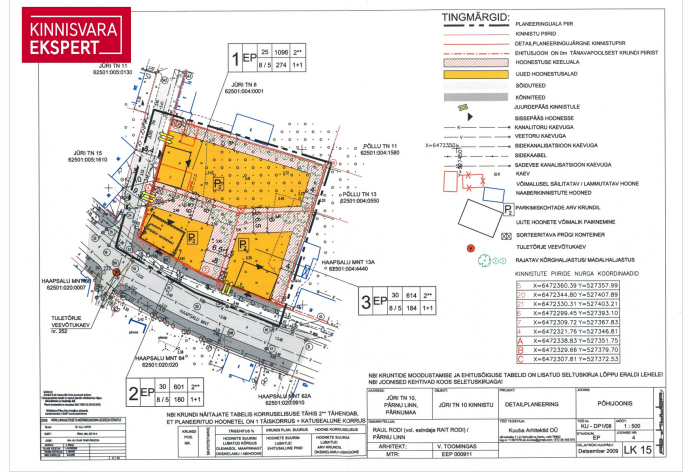

**KINNISVARA
EKSPERT**