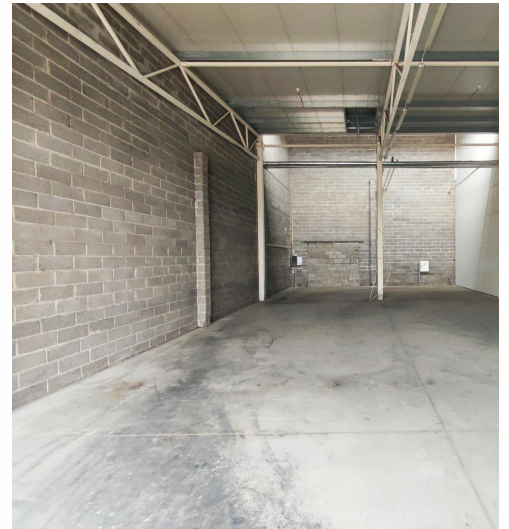

Rent manufacturing business MAURI TEE 1

Pärnu maakond, Pärnu linn, Papsaare küla