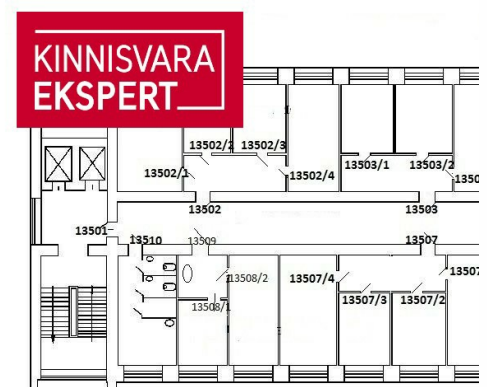

KINNISVARA
EKSPERT