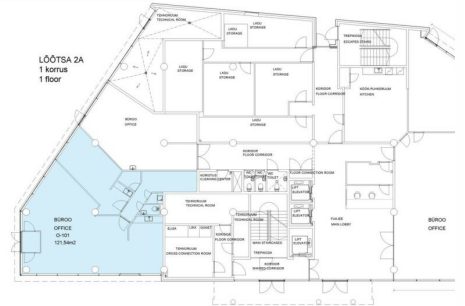

KINNISVARA
EKSPERT