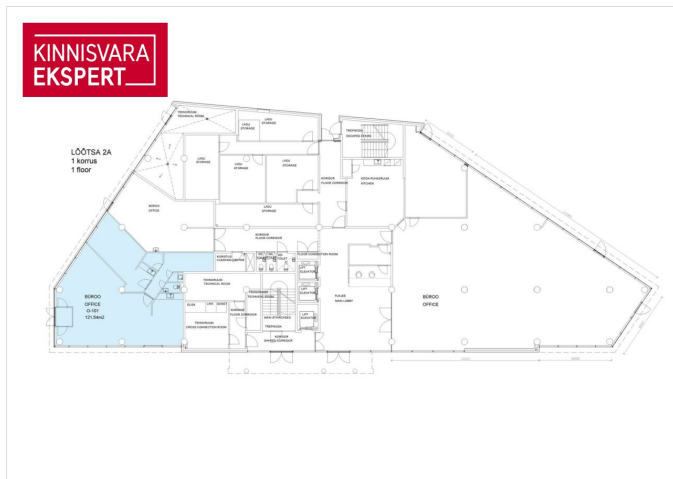

KINNISVARA
EKSPERT