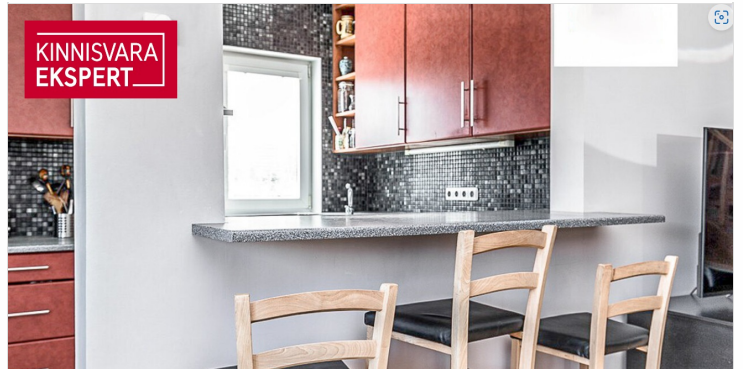

KINNISVARA
EKSPERT