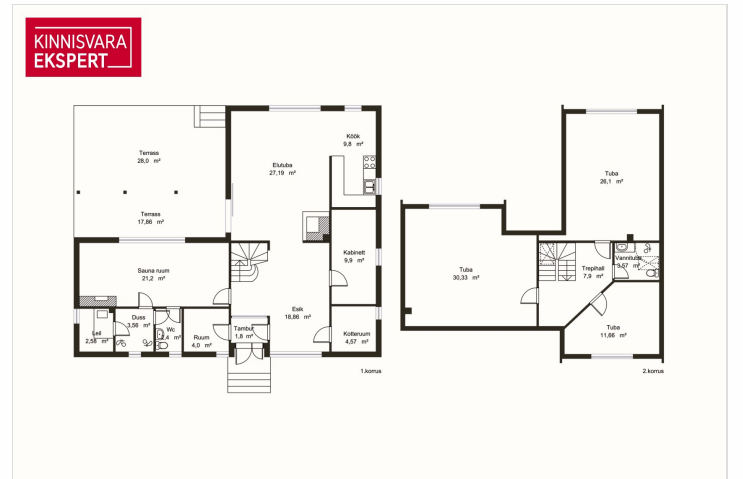

KINNISVARA
EKSPERT