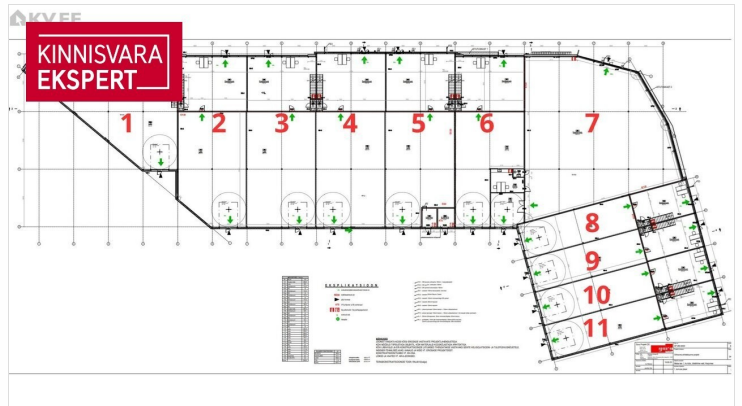

KINNISVARA EKSPERT

Sinu kinnisvara-partner

Katrin Kurm
+372 502 6897
katrin.kurm@kinnisvaraekspert.ee

KINNISVARA EKSPERT