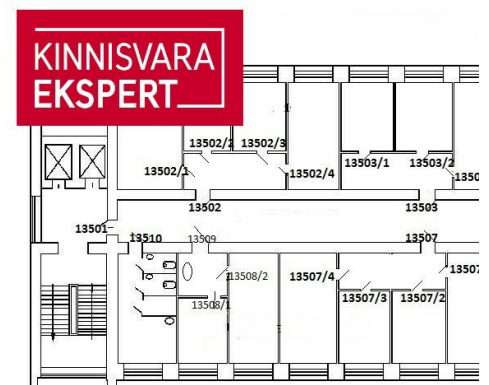

KINNISVARA
EKSPERT