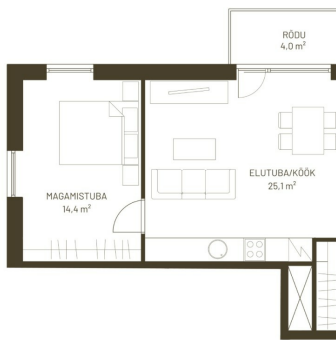

KINNISVARA
EKSPERT