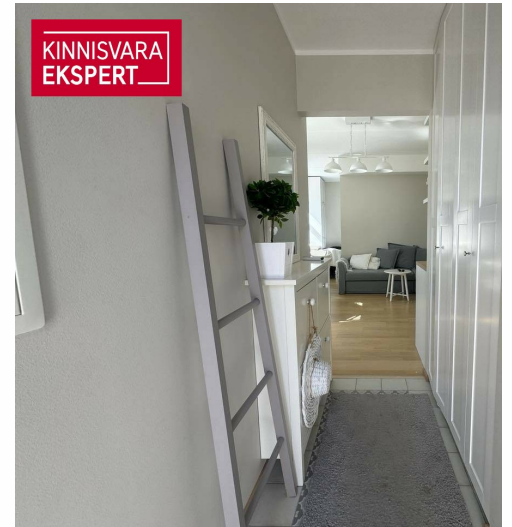

KINNISVARA
EKSPERT

Rent apartment AISA 13

Pärnu maakond, Pärnu linn, Rannarajoon

Rannarajooni korter skandinaavia stiilis eraldi sissekäiguga.