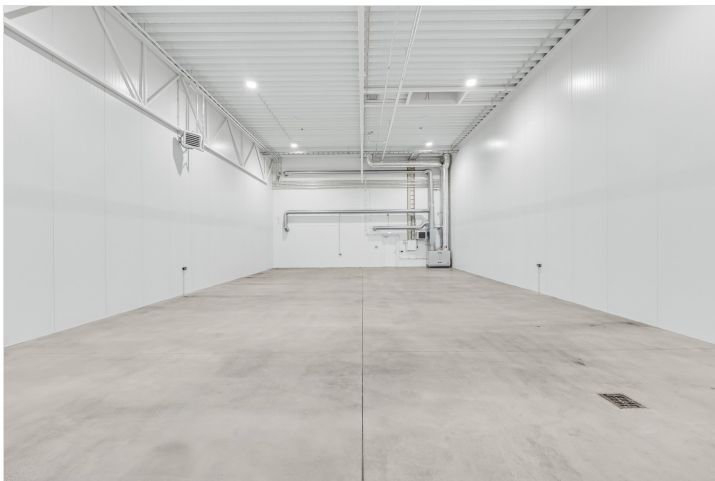

KINNISVARA
EKSPERT