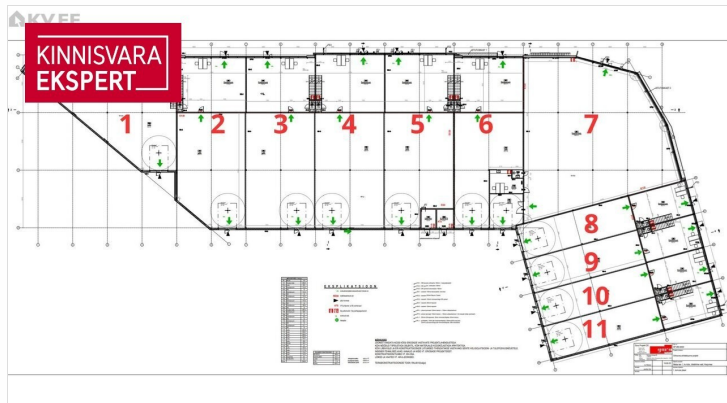

KINNISVARA
EKSPERT