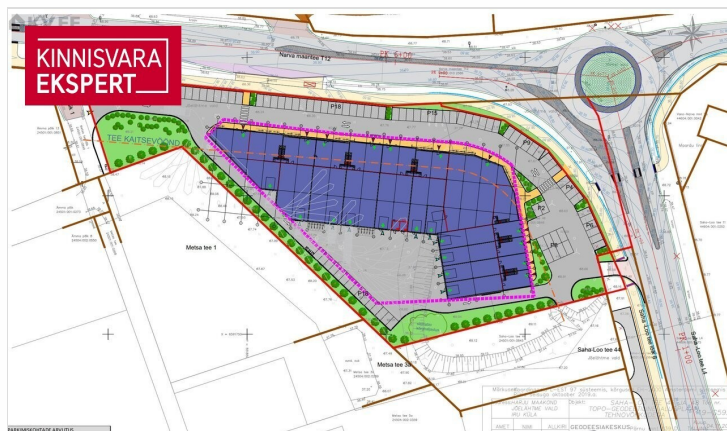

KINNISVARA
EKSPERT