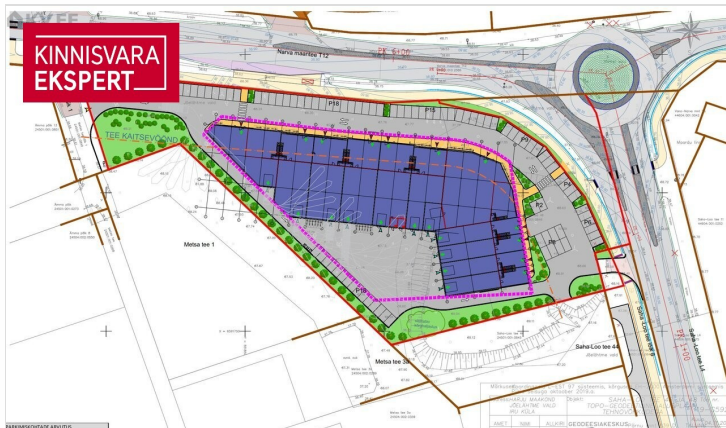

KINNISVARA
EKSPERT