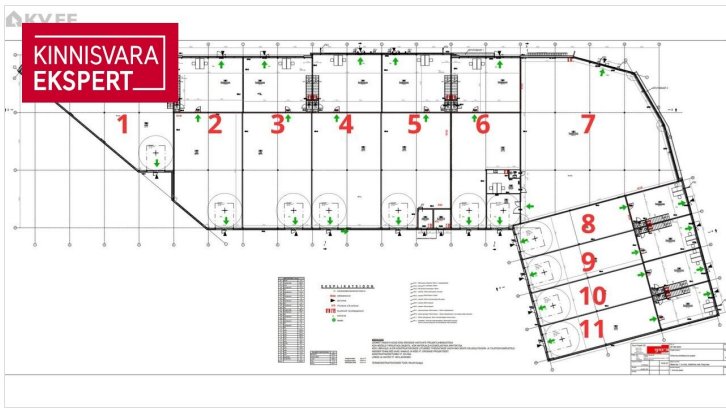

KINNISVARA EKSPERT

Sinu kinnisvara-partner

Katrin Kurm
+372 502 6897
katrin.kurm@kinnisvaraekspert.ee

KINNISVARA EKSPERT