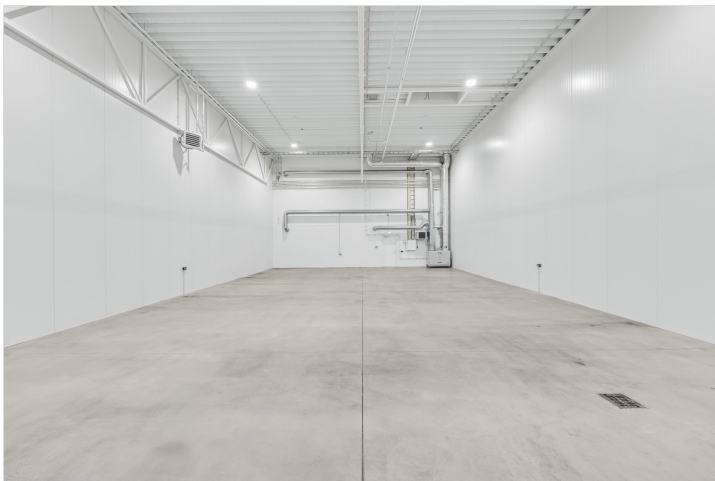

KINNISVARA
EKSPERT