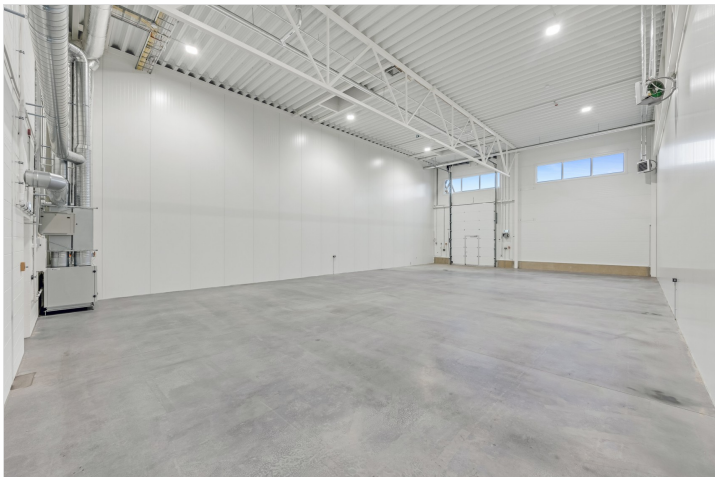

KINNISVARA
EKSPERT