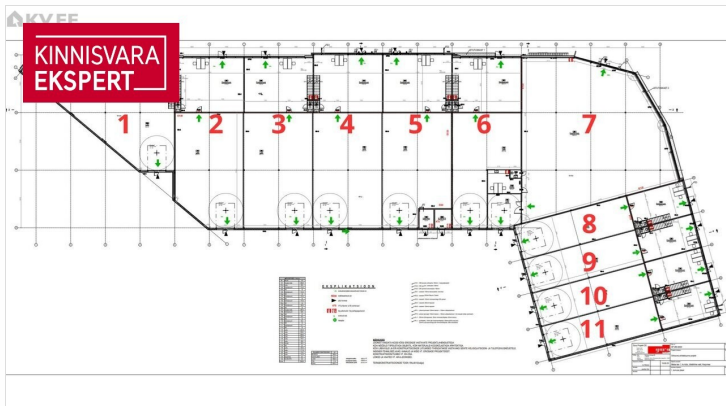

KINNISVARA
EKSPERT