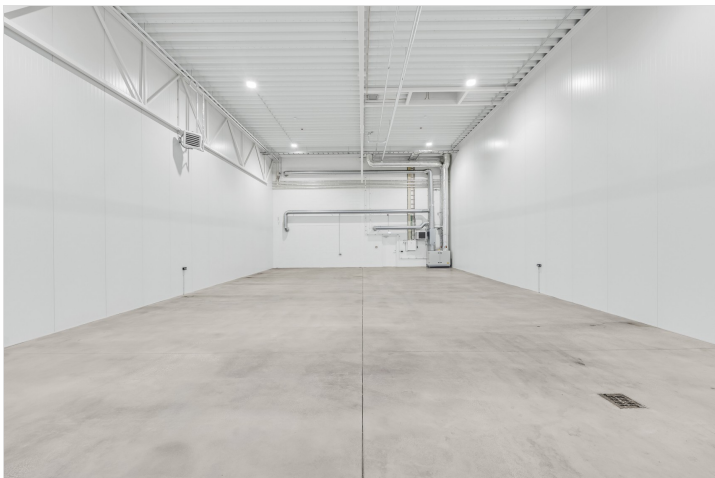

KINNISVARA
EKSPERT