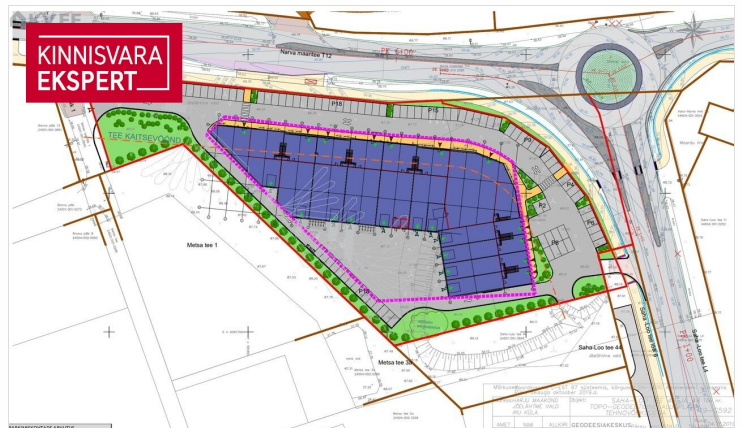

KINNISVARA EKSPERT

Sinu kinnisvara-partner

Katrin Kurm
+372 502 6897
katrin.kurm@kinnisvaraekspert.ee

30 aastat
KINNISVARA EKSPERT