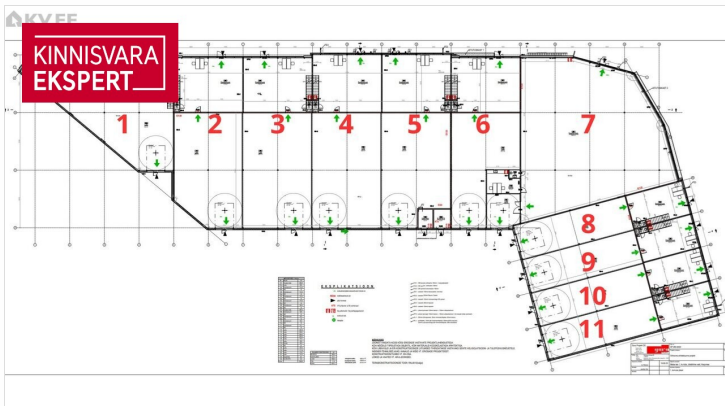

KINNISVARA EKSPERT

Sinu kinnisvara-partner

Katrin Kurm
+372 502 6897
katrin.kurm@kinnisvaraekspert.ee

30 aastat
KINNISVARA EKSPERT