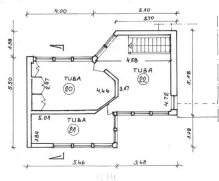

ELAMU I KORRUS