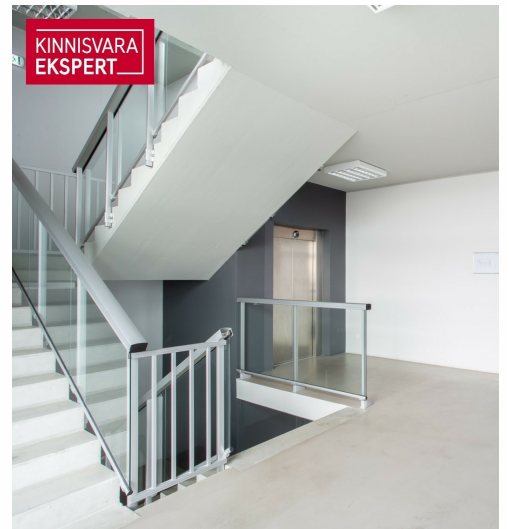

KINNISVARA
EKSPERT

Rent bureau PAPINIIDU 5

Pärnu maakond, Pärnu linn, Pärnu linn

Sillakeskuse büroomaja - kõik hinnas üürihind!