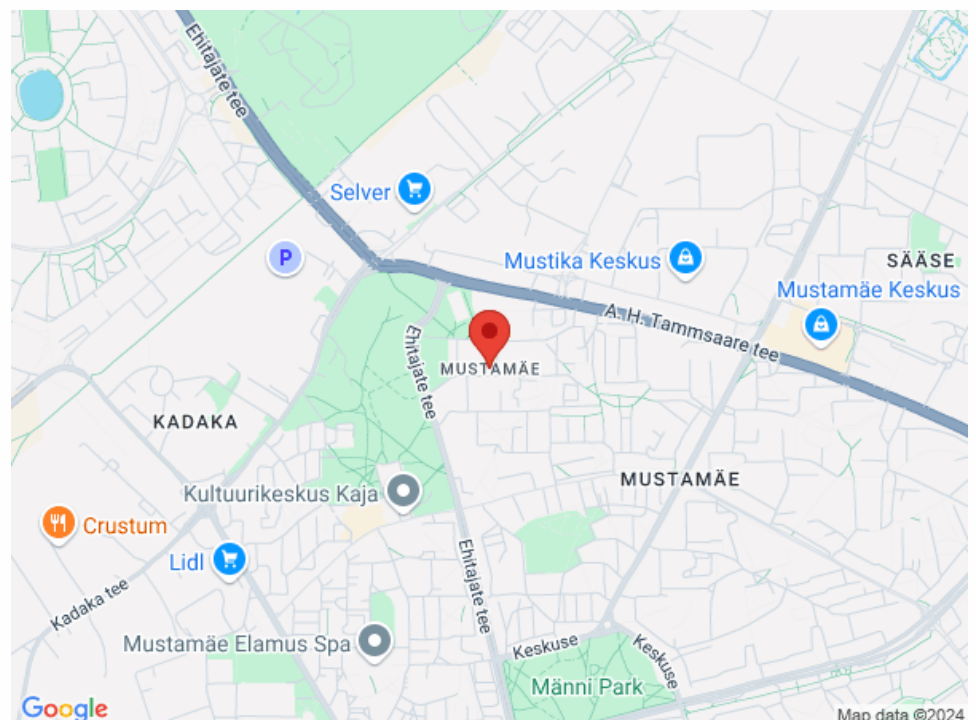

Location

Harju maakond, Tallinn, Mustamäe linnaosa