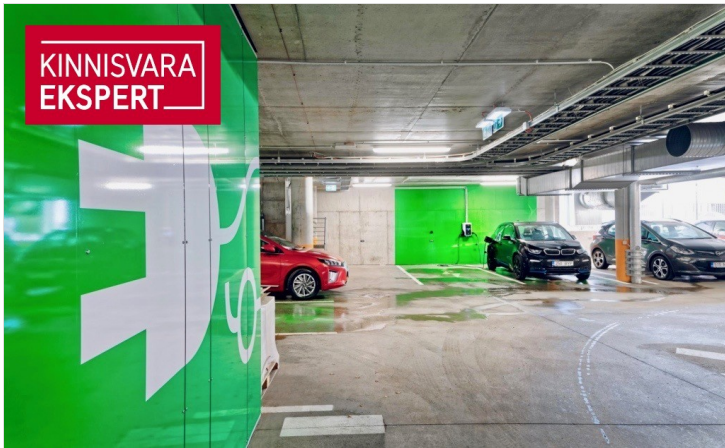

KINNISVARA EKSPERT

Sinu kinnisvara-partner

30 aastat **KINNISVARA EKSPERT**

Argo Vörk
+372 534 33255
argo.vork@kinnisvaraekspert.ee

Usalda oma kinnisvaratehing meie hoolde