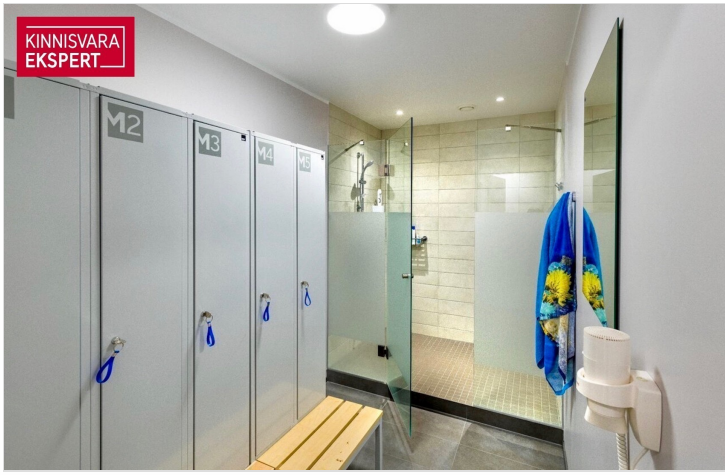

KINNISVARA EKSPERT

Sinu kinnisvara-partner

30 aastat **KINNISVARA EKSPERT**

Argo Vörk
+372 534 33255
argo.vork@kinnisvaraekspert.ee

Usalda oma kinnisvaratehing meie hoolde