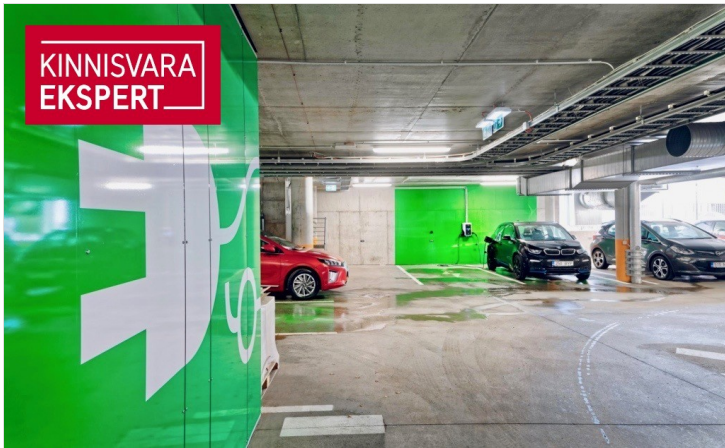

Sinu kinnisvara-partner

Argo Vörk
+372 534 33255
argo.vork@kinnisvaraekspert.ee

30
aastat **KINNISVARA EKSPERT**

Usalda oma kinnisvaratehing meie hoolde