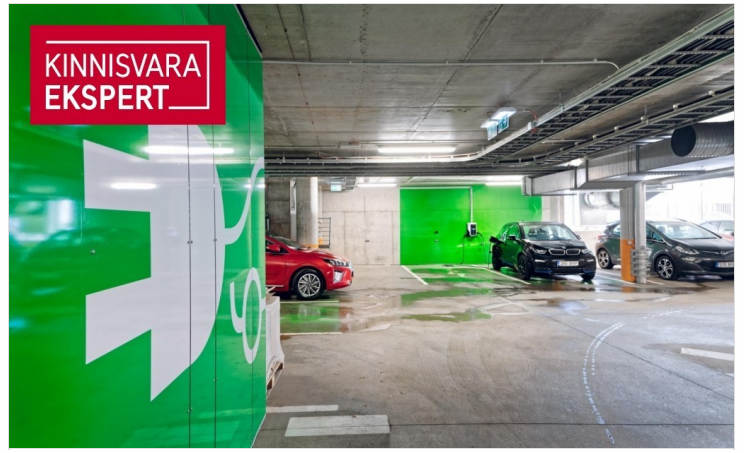

Sinu kinnisvara-partner

Argo Vörk
+372 534 33255
argo.vork@kinnisvaraekspert.ee

30
aastat **KINNISVARA EKSPERT**

Usalda oma kinnisvaratehing meie hoolde