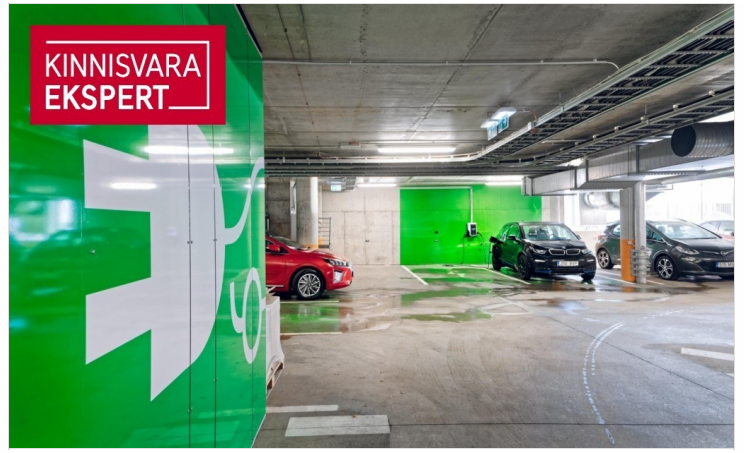

KINNISVARA EKSPERT

Sinu kinnisvara-partner

30 aastat **KINNISVARA EKSPERT**

Argo Vörk
+372 534 33255
argo.vork@kinnisvaraekspert.ee

Usalda oma kinnisvaratehing meie hoolde