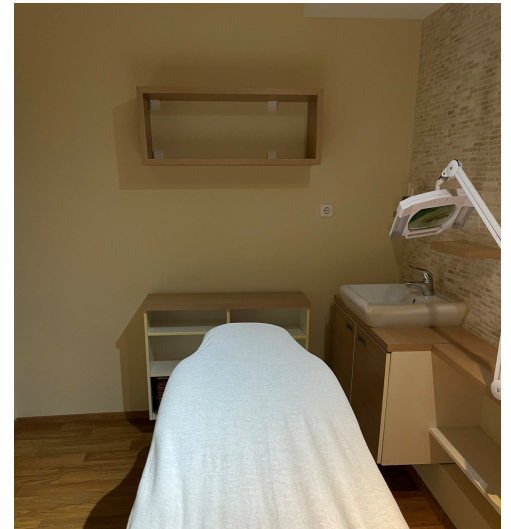

KINNISVARA
EKSPERT

Rent service PALJANDI TN 3

📍 Harju maakond, Tallinn, Haabersti linnaosa

Rent a furnished room in a beauty salon