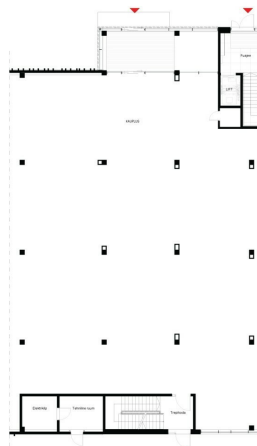

KINNISVARA
EKSPERT