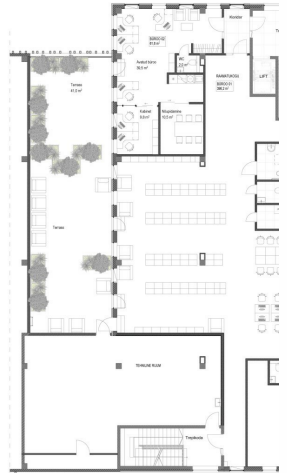

KINNISVARA
EKSPERT

KINNISVARA
EKSPERT

KINNISVARA
EKSPERT

KINNISVARA
EKSPERT

Rent trade METSÄ 26

Pärnu maakond, Pärnu linn, Mai

Mai ärimaja - uus A-energiaklassi ärihoone Papiniidus

☎ +3725058832

☎ +3724420700

✉ janno.peterson@kinnisvaraekspert.ee

1 rooms	1/3 floor	24.2 m² total area	485 € + km 20.04 € / m²