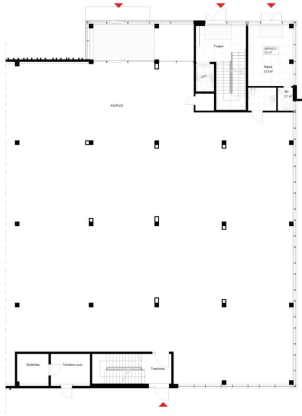

KINNISVARA
EKSPERT