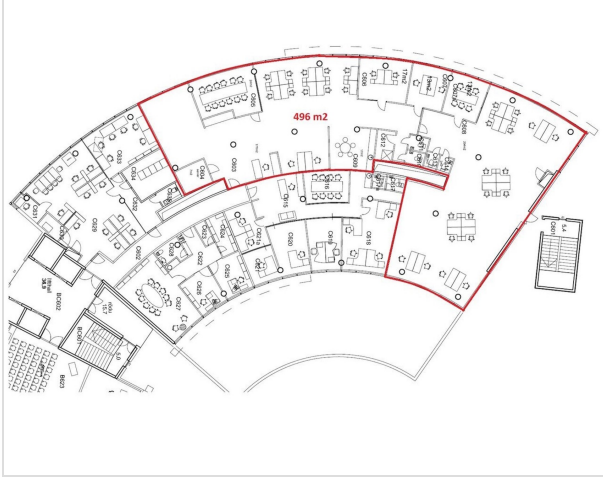

KINNISVARA EKSPERT

Sinu kinnisvara-partner

Argo Vörk
+372 534 33255
argo.vork@kinnisvaraekspert.ee

30 aastat **KINNISVARA EKSPERT**

Usalda oma kinnisvaratehing meie hoolde