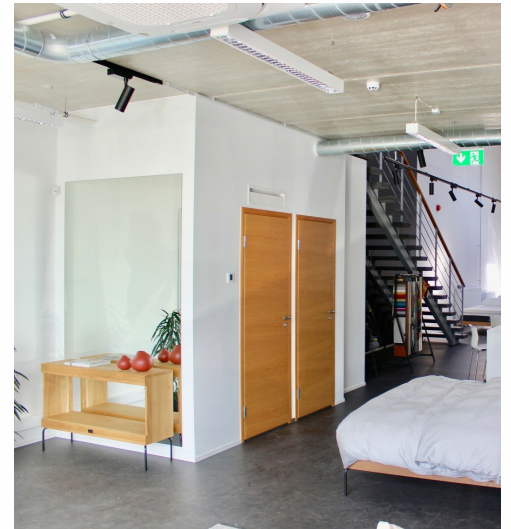

KINNISVARA
EKSPERT

Rent trade SUUR-SÕJAMÄE TN 13A

Harju maakond, Tallinn, Lasnamäe linnaosa

Heas asukohas esinduslik äripind Suur-Sõjamäel!