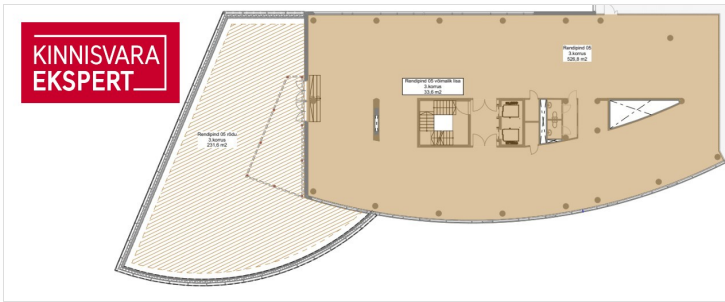

KINNISVARA EKSPERT

Sinu kinnisvara-partner

Katrin Kurm
+372 502 6897
katrin.kurm@kinnisvaraekspert.ee

30 aastat KINNISVARA EKSPERT

Usalda oma kinnisvaratehing meie hoolde