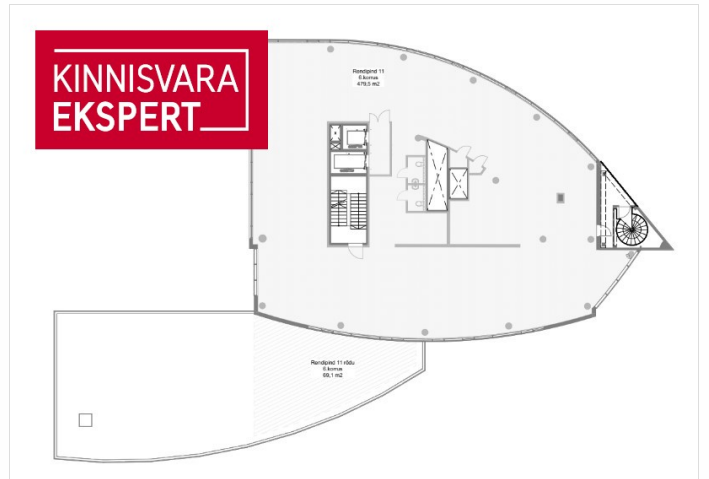

KINNISVARA EKSPERT

Sinu kinnisvara-partner

Liisi Zingel
+372 530 56627
liisi.zingel@kinnisvaraekspert.ee

30 aastat **KINNISVARA EKSPERT**

Usalda oma kinnisvaratehing meie hoolde