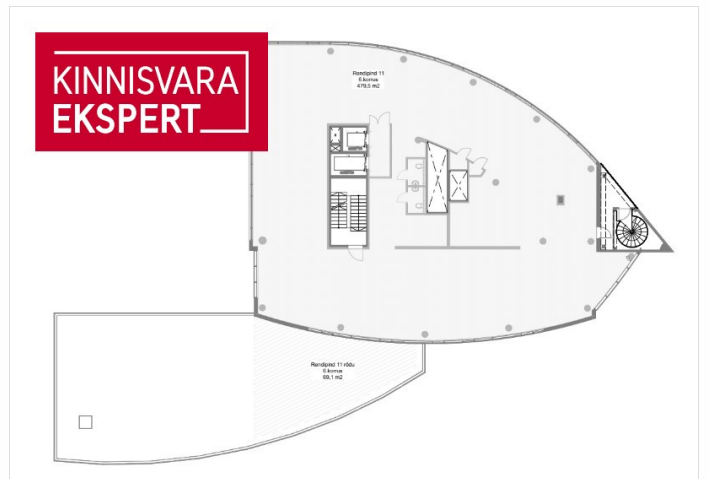

KINNISVARA EKSPERT

Sinu kinnisvara-partner

Liisi Zingel
+372 530 56627
liisi.zingel@kinnisvaraekspert.ee

30 aastat KINNISVARA EKSPERT

Usalda oma kinnisvaratehing meie hoolde