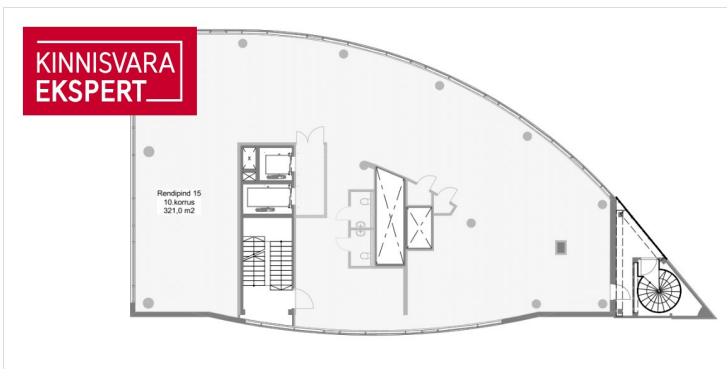

KINNISVARA
EKSPERT

Rendipind 15
10 kortus
303 q.m.²

KINNISVARA
EKSPERT

Sinu
kinnisvara-
partner

30
aastat

KINNISVARA
EKSPERT

Liisi Zingel
+372 530 56627
liisi.zingel@kinnisvaraekspert.ee

Usalda oma kinnisvaratehing meie hoolde