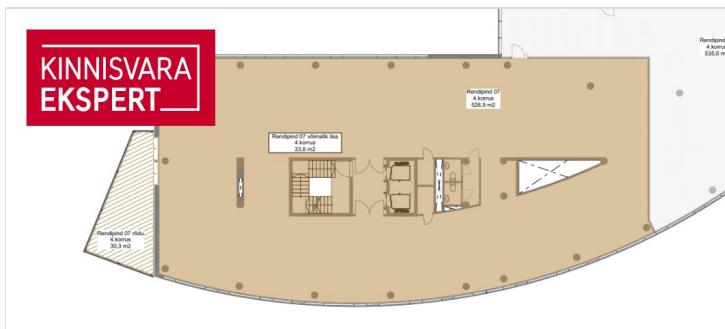

KINNISVARA EKSPERT

Sinu kinnisvara-partner

30 aastat KINNISVARA EKSPERT

Liisi Zingel
+372 530 56627
liisi.zingel@kinnisvaraekspert.ee

Usalda oma kinnisvaratehing meie hoolde