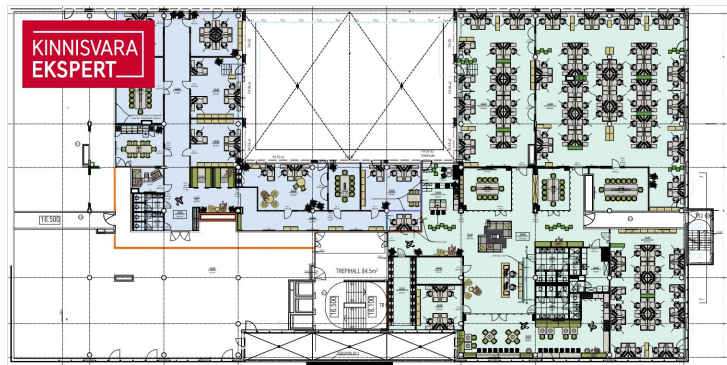

KINNISVARA EKSPERT

Sinu kinnisvara-partner

30 aastat KINNISVARA EKSPERT

Katrin Kurm
+372 502 6897
katrin.kurm@kinnisvaraekspert.ee

Usalda oma kinnisvaratehing meie hoolde