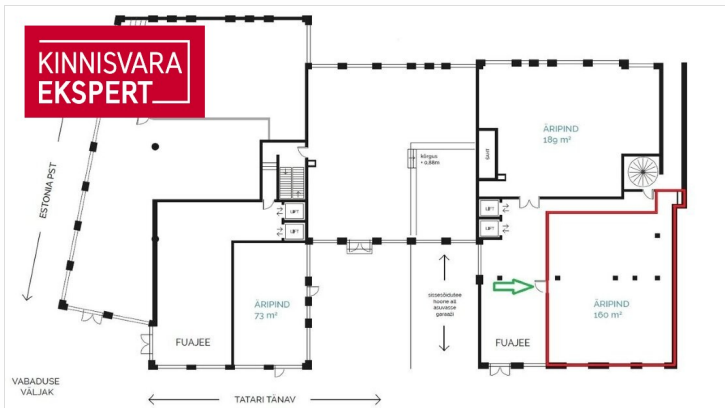

KINNISVARA EKSPERT

Sinu kinnisvara-partner

Katrin Kurm

+372 502 6897
katrin.kurm@kinnisvaraekspert.ee

KINNISVARA EKSPERT