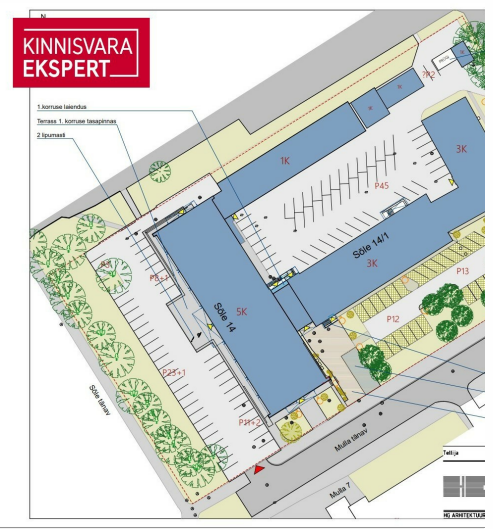

KINNISVARA
EKSPERT