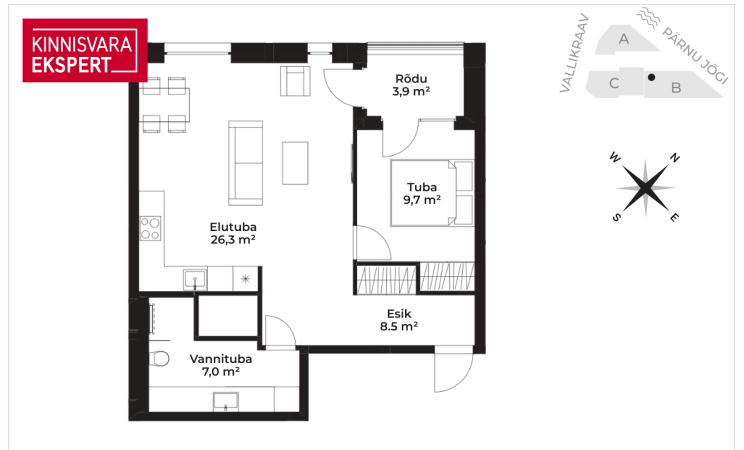

KINNISVARA
EKSPERT

VALLIKRAAV
PÄRNU JÕGI
A
B
C