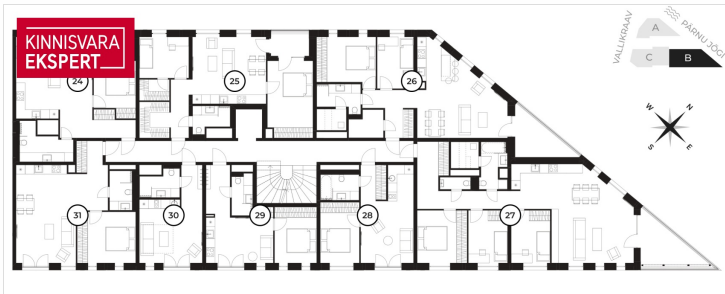

KINNISVARA
EKSPERT