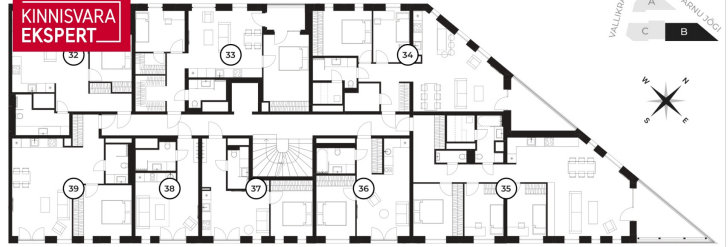

KINNISVARA
EKSPERT